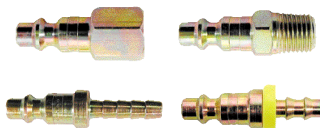

## Coilflow™ Industrial Interchange

This series of couplers and connectors is engineered to interchange with the Industrial interchange designs of all manufacturers. Standard packaging consists of twenty-five pieces per box or ten pieces per plastic bag. Items marked with an asterisk (\*) are only available in bags of ten.

1/4" Body Size COUPLERS (Type 15)				
Thread & Barb Size	Female	Male	Hose Barb	Lock-On Hose Barb
1/8"	158	159	n/a	n/a
1/4"	150**	152	153	153L
5/16"	n/a	n/a	154	n/a
3/8"	151	155	156	156L

\*\*For all brass coupler with stainless steel locking balls and brass ball valve, order Model 150B.

1/4" Body Size CONNECTORS (Type 15)				
Thread & Barb Size	Female	Male	Hose Barb	Lock-On Hose Barb
1/8"	1509	1504	n/a	n/a
1/4"	1502*	1501***	1506	1506L
5/16"	n/a	n/a	1507	n/a
3/8"	1505	1503	1508	1508L

\*\*\*For all brass connectors, order Model 1501B.

\*Also available in five packs. See page 32 for information.

3/8" Body Size COUPLERS (Type 58)				
Thread & Barb Size	Female	Male	Hose Barb	Lock-On Hose Barb
1/4"	582	583	n/a	n/a
3/8"	580	581	586	586L
1/2"	584	587	588	n/a