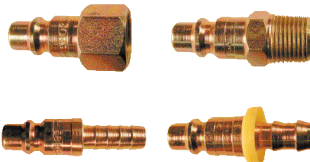

## Coilflow™ Industrial Interchange

This series of couplers and connectors is engineered to interchange with the Industrial interchange designs of all manufacturers. Standard packaging consists of twenty-five pieces per box or ten pieces per plastic bag. Items marked with an asterisk (\*) are only available in bags of ten.

1/4" Body Size COUPLERS (Type 15)				
Thread & Barb Size	Female	Male	Hose Barb	Lock-On Hose Barb
1/8"	158	159	n/a	n/a
1/4"	150**	152	153	153L
5/16"	n/a	n/a	154	n/a
3/8"	151	155	156	156L

\*\*For all brass coupler with stainless steel locking balls and brass ball valve, order Model 150B.

1/4" Body Size CONNECTORS (Type 15)				
Thread & Barb Size	Female	Male	Hose Barb	Lock-On Hose Barb
1/8"	1509	1504	n/a	n/a
1/4"	1502*	1501***	1506	1506L
5/16"	n/a	n/a	1507	n/a
3/8"	1505	1503	1508	1508L

\*\*\*For all brass connectors, order Model 1501B.

\*Also available in five packs. See page 32 for information.

3/8" Body Size COUPLERS (Type 58)				
Thread & Barb Size	Female	Male	Hose Barb	Lock-On Hose Barb
1/4"	582	583	n/a	n/a
3/8"	580	581	586	586L
1/2"	584	587	588	n/a