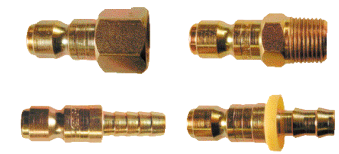

1/4" Body Size CONNECTORS (Type I6)

Thread & Barb Size	Female	Male	Hose Barb	Lock-On Hose Barb
1/8"	n/a	1604	n/a	n/a
1/4"	1602*	1601****	1606	1606L
3/8"	1605	1603	1608	1608L

****For all brass connector, order **Model 1601B**.

*Also available in five packs. See page 32 for information.

3/8" Body Size COUPLERS (Type 59)

Thread & Barb Size	Female	Male	Hose Barb	Lock-On Hose Barb
1/4"	592	593	n/a	n/a
3/8"	590	591	598	598L*

*Items are only available in bags of ten.

3/8" Body Size CONNECTORS (Type 59)

Thread & Barb Size	Female	Male	Hose Barb	Lock-On Hose Barb
1/4"	5904	5903	n/a	n/a
3/8"	5902	5901	5906	5906L*

*Items are only available in bags of ten.

1/2" Body Size CONNECTORS (Type I3)

Thread & Barb Size	Female	Male	Hose Barb	Lock-On Hose Barb
3/8"	1304	1303	n/a	n/a
1/2"	1302	1301	1308	n/a

For use with 12 Series Industrial Couplers (pg. 27)

Coilflow™ Lincoln Interchange

This series of couplers and connectors is engineered to interchange with the Lincoln interchange designs of other manufacturers. Standard packaging consists of 25 pieces per box or ten pieces per plastic bag.