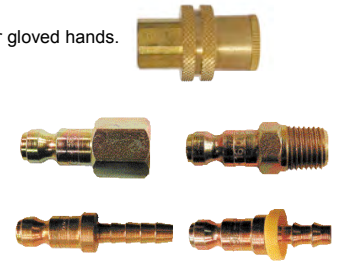

COUPLERS & CONNECTORS

Coilflow™ Automotive Tru-Flate Interchange

This series of couplers and connectors is engineered to interchange with the Automotive Tru-Flate interchange designs of other manufacturers. Standard packaging consists of 25 pieces per box or ten pieces per plastic bag.

1/4" Body Size COUPLERS (Type I6)

Thread & Barb Size	Female	Male	Hose Barb	Lock-On Hose Barb
1/8"	n/a	169*	n/a	n/a
1/4"	160**	162	163***	163L*
3/8"	161	165	166	166L*

*Items are only available in bags of ten.

For grip coupler, order **Model 160G. This specially designed raised knurled sleeve ensures a positive grip even with oily or gloved hands.

***For all brass coupler with stainless steel locking balls, order **Model 163B**.

1/4" Body Size CONNECTORS (Type I6)

Thread & Barb Size	Female	Male	Hose Barb	Lock-On Hose Barb
1/8"	n/a	1604	n/a	n/a
1/4"	1602*	1601****	1606	1606L
3/8"	1605	1603	1608	1608L

****For all brass connector, order **Model 1601B**.