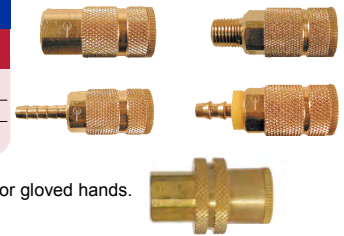

COUPLERS & CONNECTORS

Coilflow™ Automotive Tru-Flate Interchange

This series of couplers and connectors is engineered to interchange with the Automotive Tru-Flate interchange designs of other manufacturers. Standard packaging consists of 25 pieces per box or ten pieces per plastic bag.

1/4" Body Size COUPLERS (Type I6)

Thread & Barb Size	Female	Male	Hose Barb	Lock-On Hose Barb
1/8"	n/a	169*	n/a	n/a
1/4"	160**	162	163***	163L*
3/8"	161	165	166	166L*

*Items are only available in bags of ten.

For grip coupler, order **Model 160G. This specially designed raised knurled sleeve ensures a positive grip even with oily or gloved hands.

***For all brass coupler with stainless steel locking balls, order **Model 163B**.

1/4" Body Size CONNECTORS (Type I6)

Thread & Barb Size	Female	Male	Hose Barb	Lock-On Hose Barb
1/8"	n/a	1604	n/a	n/a
1/4"	1602*	1601****	1606	1606L
3/8"	1605	1603	1608	1608L

****For all brass connector, order **Model 1601B**.