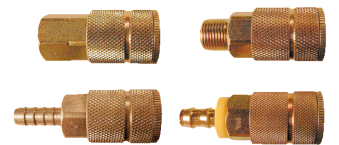

For grip coupler, order **Model 160G. This specially designed raised knurled sleeve ensures a positive grip even with oily or gloved hands.

***For all brass coupler with stainless steel locking balls, order **Model 163B**.

1/4" Body Size CONNECTORS (Type I6)

Thread & Barb Size	Female	Male	Hose Barb	Lock-On Hose Barb
1/8"	n/a	1604	n/a	n/a
1/4"	1602*	1601****	1606	1606L
3/8"	1605	1603	1608	1608L

****For all brass connector, order **Model 1601B**.

*Also available in five packs. See page 32 for information.

3/8" Body Size COUPLERS (Type 59)

Thread & Barb Size	Female	Male	Hose Barb	Lock-On Hose Barb
1/4"	592	593	n/a	n/a
3/8"	590	591	598	598L*

*Items are only available in bags of ten.

3/8" Body Size CONNECTORS (Type 59)

Thread & Barb Size	Female	Male	Hose Barb	Lock-On Hose Barb
1/4"	5904	5903	n/a	n/a
3/8"	5902	5901	5906	5906L*

*Items are only available in bags of ten.

1/2" Body Size CONNECTORS (Type I3)