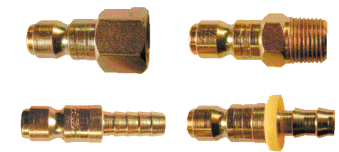

1/4" Body Size CONNECTORS (Type I6)

Thread & Barb Size	Female	Male	Hose Barb	Lock-On Hose Barb
1/8"	n/a	1604	n/a	n/a
1/4"	1602*	1601****	1606	1606L
3/8"	1605	1603	1608	1608L

****For all brass connector, order **Model 1601B**.

*Also available in five packs. See page 32 for information.

3/8" Body Size COUPLERS (Type 59)

Thread & Barb Size	Female	Male	Hose Barb	Lock-On Hose Barb
1/4"	592	593	n/a	n/a
3/8"	590	591	598	598L*

*Items are only available in bags of ten.

3/8" Body Size CONNECTORS (Type 59)

Thread & Barb Size	Female	Male	Hose Barb	Lock-On Hose Barb
1/4"	5904	5903	n/a	n/a
3/8"	5902	5901	5906	5906L*

*Items are only available in bags of ten.

1/2" Body Size CONNECTORS (Type I3)

Thread & Barb Size	Female	Male	Hose Barb	Lock-On Hose Barb
3/8"	1304	1303	n/a	n/a
1/2"	1302	1301	1308	n/a

For use with 12 Series Industrial Couplers (pg. 27)

Coilflow™ Lincoln Interchange

This series of couplers and connectors is engineered to interchange with the Lincoln interchange designs of other manufacturers. Standard packaging consists of 25 pieces per box or ten pieces per plastic bag.