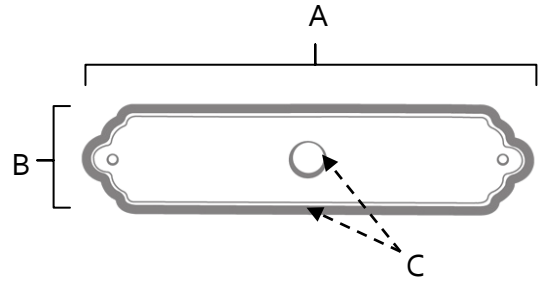

SPECIFICATIONS

ESCUTCHEON
RECTANGULAR

FEATURES

- Modern styling
- Multiple finishes
- Concealed installation

WARRANTY

Limited lifetime

FINISHES

- Antique English (AE)
- Antique English Matte (AEM)
- Barcelona (BARC)
- Bronze (BRZ)
- Chocolate Bronze (CHBRZ)
- Matte Black (MB)
- Polished Antique (PA)
- Polished Brass (PB)
- Polished Chrome (PC)
- Polished Nickel (PN)
- Satin Nickel (SN)

MATERIAL

Brass

Item#	A	B	C
A1226-4	4"	1"	1/8"

KEY:

- A - Length
- B - Width
- C - Projection

NOTE: Dimensions and specifications are subject to change without notice.