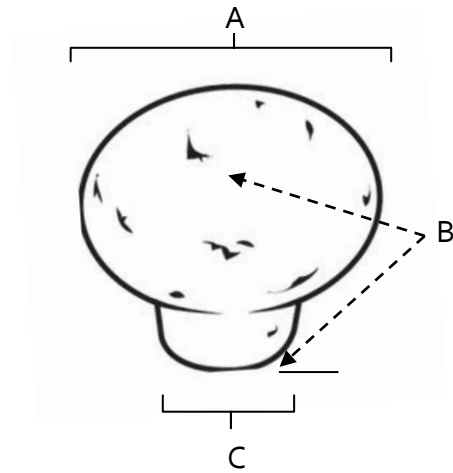

SPECIFICATIONS

SIERRA
KNOBS

FEATURES

Rustic styling
Multiple finishes
Concealed installation

WARRANTY

Limited lifetime

FINISHES

Dark Bronze (DKBRZ)
Rust Bronze (RSTBRZ)

MATERIAL

Bronze

Item#	A	B	C
A1403	1 1/4"	1 1/4"	5/8"
A1404	1 1/2"	1 3/8"	3/4"
A1405	1 5/8"	1 1/2"	3/4"

KEY:

A - Length and Width
B - Projection
C - Mount Length and Width

NOTE: Dimensions and specifications are subject to change without notice.