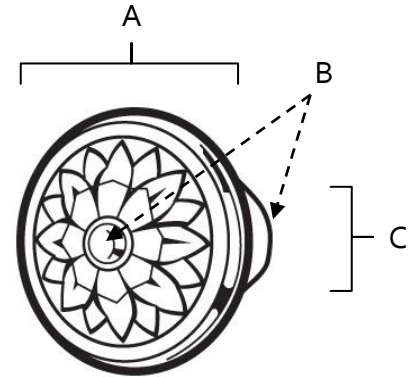

SPECIFICATIONS

**FIORE
KNOBS**

FEATURES

Traditional styling
Multiple finishes
Concealed installation

WARRANTY

Limited lifetime

FINISHES

Antique English Matte (AEM)
Barcelona (BARC)
Bronze (BRZ)
Chocolate Bronze (CHBRZ)
Polished Antique (PA)
Satin Nickel (SN)

MATERIAL

Brass

Item#	A	B	C
A1471	1 1/4"	1 1/8"	1/2"
A1472	1 1/2"	1 1/4"	1/2"

KEY:

A - Length and Width
B - Projection
C - Mount Length and Width

NOTE: Dimensions and specifications are subject to change without notice.