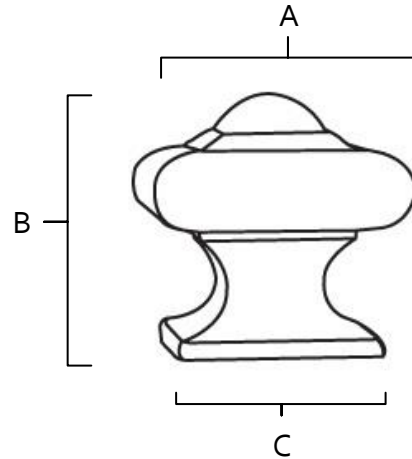

SPECIFICATIONS

**GEOMETRIC
KNOBS**

FEATURES

Transitional styling
Multiple finishes
Concealed installation

WARRANTY

Limited lifetime

FINISHES

Polished Brass (PB)
Polished Chrome (PC)
Barcelona (BARC)
Bronze (BRZ)
Chocolate Bronze (CHBRZ)
Polished Antique (PA)
Polished Nickel (PN)
Satin Nickel (SN)

MATERIAL

Brass

Item#	A	B	C
A1520	1 1/4"	1 1/4"	1"

KEY:

A - Length and Width
B - Projection
C - Mount Length and Width

NOTE: Dimensions and specifications are subject to change without notice.