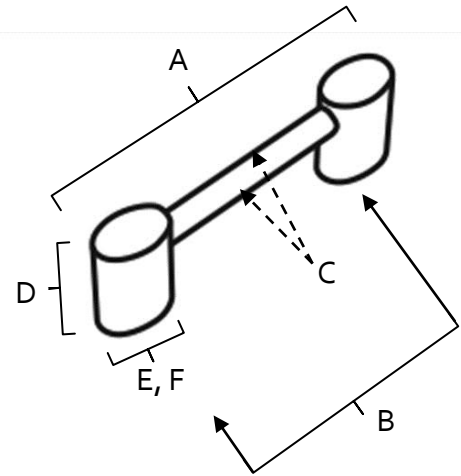

SPECIFICATIONS

CONTEMPORARY III
OVAL PULLS

FEATURES

- Modern styling
- Multiple finishes
- Concealed installation

WARRANTY

Limited lifetime

FINISHES

- Polished Chrome (PC)
- Polished Nickel (PN)
- Satin Nickel (SN)

MATERIAL

Brass

Item#	A	B	C	D	E (L)	F (W)
A250-3	3 7/8"	3"	1/4"	1 3/16"	7/8"	9/16"
A250-35	4 3/8"	3 1/2"	1/4"	1 3/16"	7/8"	9/16"
A250-4	4 7/8"	4"	1/4"	1 3/16"	7/8"	9/16"
A250-6	6 7/8"	6"	1/4"	1 3/8"	7/8"	9/16"

KEY:

- A - Overall Length
- B - Center to Center
- C - Handle Width
- D - Projection
- E - Mount Length
- F - Mount Width

NOTE: Dimensions and specifications are subject to change without notice.