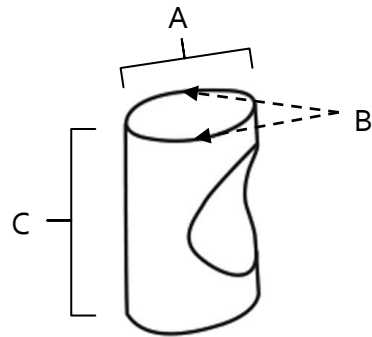

SPECIFICATIONS

**CONTEMPORARY III
KNOBS**

FEATURES

Modern styling
Multiple finishes
Concealed installation

WARRANTY

Limited lifetime

FINISHES

Polished Chrome (PC)
Polished Nickel (PN)
Satin Nickel (SN)

MATERIAL

Brass

Item#	A	B	C
A250-34	14/16"	9/16"	14/16"
A250-1	1 1/8"	3/4"	1 3/16"

KEY:

A - Length
B - Width
C - Projection

NOTE: Dimensions and specifications are subject to change without notice.