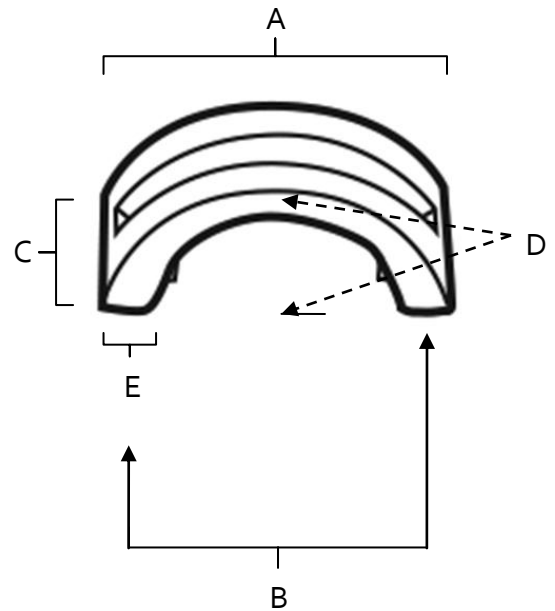

SPECIFICATIONS

**SLIT-TOP
PULLS**

FEATURES

- Modern styling
- Multiple finishes
- Concealed installation

WARRANTY

Limited lifetime

FINISHES

- Polished Brass (PB)
- Polished Chrome (PC)
- Bronze (BRZ)
- Chocolate Bronze (CHBRZ)
- Polished Nickel (PN)
- Satin Nickel (SN)

MATERIAL

Brass

Item#	A	B	C	D	E
A421	2"	1 1/2"	3/4"	1"	7/16"

KEY:

- A - Overall Length
- B - Center to Center
- C - Handle Width
- D - Projection
- E - Mount Length

NOTE: Dimensions and specifications are subject to change without notice.