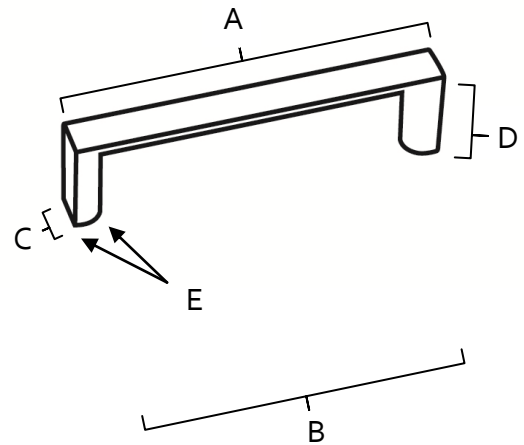

**SPECIFICATIONS**

**STYLE CENTS**  
LONG PULLS  
A517

**FEATURES**

Modern styling  
Multiple finishes  
Concealed installation

**WARRANTY**

Limited lifetime

**FINISHES**

Matte Black (MB)  
Polished Chrome (PC)  
Satin Nickel (SN)  
Venetian Bronze (VBRZ)

**MATERIAL**

Zinc

Item#	A	B	C	D	E
A517	4 1/16"	3 3/4"	1/2"	1 1/16"	5/16"

**KEY:**

- A - Overall Length
- B - Center to Center
- C - Width
- D - Projection
- E - Mount Length

NOTE: Dimensions and specifications are subject to change without notice.