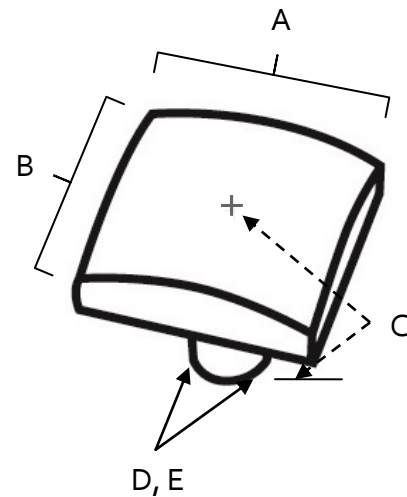

SPECIFICATIONS

STYLE CENTS

KNOBS

A520

FEATURES

Modern styling
Multiple finishes
Concealed installation

WARRANTY

Limited lifetime

FINISHES

Matte Black (MB)
Polished Chrome (PC)
Satin Nickel (SN)
Venetian Bronze (VBRZ)

MATERIAL

Zinc

Item#	A	B	C	D (L)	E (W)
A520	1 1/4"	1 1/4"	1 1/8"	3/8"	3/8"

KEY:

- A - Length
- B - Width
- C - Projection
- D - Mount Length
- E - Mount Width