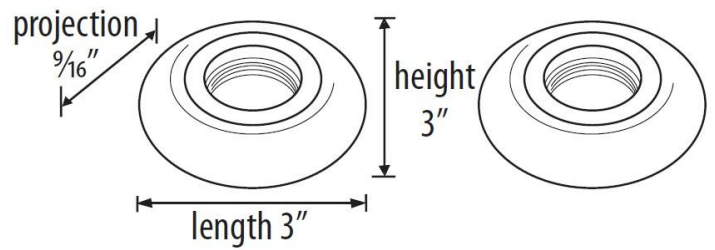

SPECIFICATIONS

**ADA COMPLIANT
GRAB BAR BRACKETS**

FEATURES

Transitional styling
Multiple finishes
Concealed installation

WARRANTY

Limited lifetime

FINISHES

Polished Brass (PB)
Polished Brass/Non-lacquered (PB/NL)
Polished Chrome (PC)
Polished Nickel (PN)
Satin Nickel (SN)