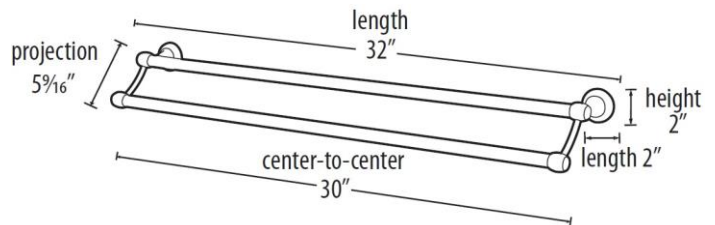

SPECIFICATIONS

ROYALE
DOUBLE TOWEL BAR

FEATURES

- Transitional styling
- Multiple finishes
- Concealed installation

WARRANTY

Limited lifetime

FINISHES

- Polished Brass (PB)
- Polished Brass/Non-lacquered (PB/NL)
- Polished Chrome (PC)
- Bronze (BRZ)
- Chocolate Bronze (CHBRZ)
- Polished Nickel (PN)
- Satin Nickel (SN)

MATERIAL

Brass

PRODUCT SHEET

Item#

A6625-24

A6625-30

NOTE: Dimensions and specifications are subject to change without notice.