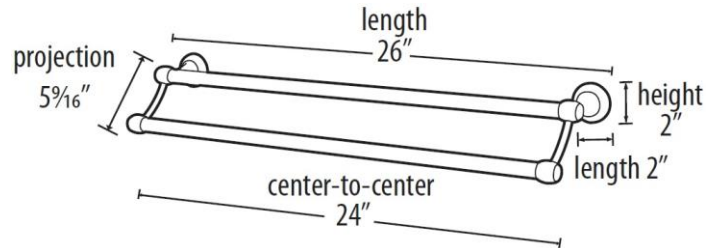

SPECIFICATIONS

ROYALE
DOUBLE TOWEL BAR

FEATURES

- Transitional styling
- Multiple finishes
- Concealed installation

WARRANTY

Limited lifetime

FINISHES

- Polished Brass (PB)
- Polished Brass/Non-lacquered (PB/NL)
- Polished Chrome (PC)
- Bronze (BRZ)
- Chocolate Bronze (CHBRZ)
- Polished Nickel (PN)
- Satin Nickel (SN)

MATERIAL

Brass

PRODUCT SHEET

Item#

A6625-24

A6625-30

NOTE: Dimensions and specifications are subject to change without notice.