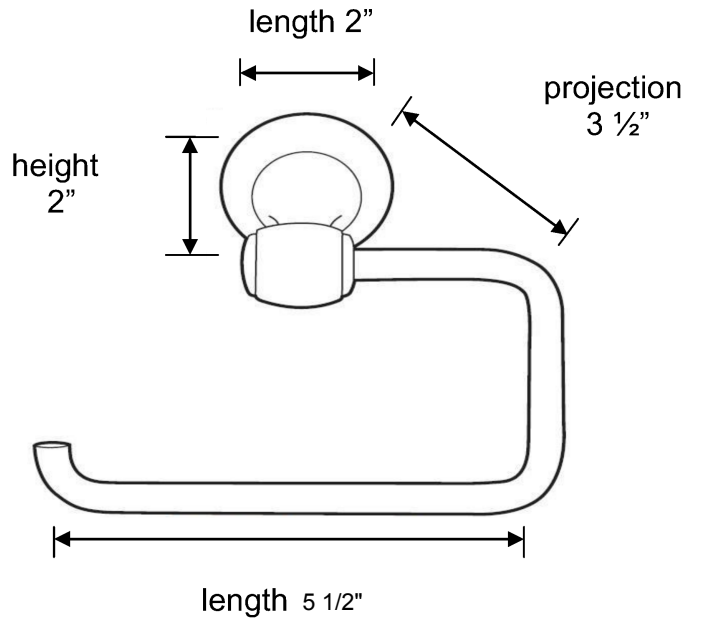

PRODUCT SHEET

Item#

A6666

NOTE: Dimensions and specifications are subject to change without notice.

T 818.882.6028 F 818.700.1540 www.alnoinc.com