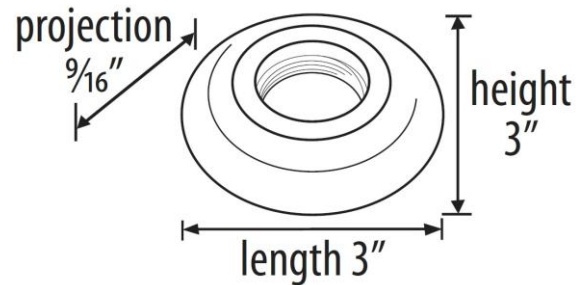

SPECIFICATIONS

**ADA COMPLIANT
GRAB BAR BRACKETS**

FEATURES

Transitional styling
Multiple finishes
Concealed installation

WARRANTY

Limited lifetime

FINISHES

Polished Brass (PB)
Polished Brass/Non-lacquered (PB/NL)
Polished Chrome (PC)
Polished Nickel (PN)
Satin Nickel (SN)

MATERIAL

Brass

Item#

A6724

Grab Bar Sold Separately

NOTE: Dimensions and specifications are subject to change without notice.