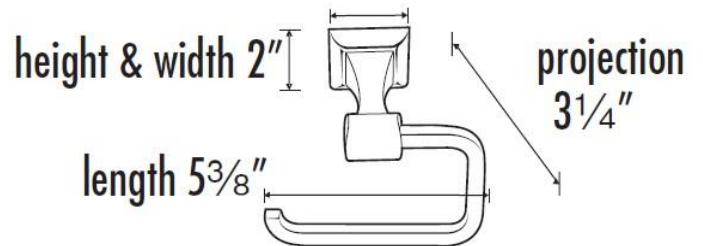

SPECIFICATIONS

MANHATTAN

SINGLE POST TISSUE HOLDER

FEATURES

- Modern styling
- Multiple finishes
- Concealed installation

WARRANTY

Limited lifetime

FINISHES