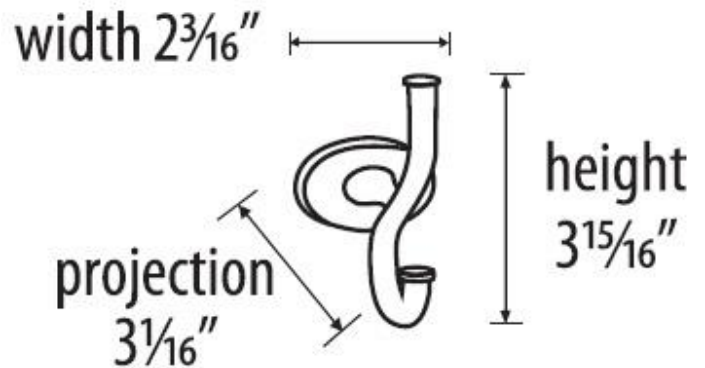

SPECIFICATIONS

**CONTEMPORARY III
ROBE HOOK**

FEATURES

Modern styling
Multiple finishes
Concealed installation

WARRANTY

Limited lifetime

FINISHES

Polished Brass/Non-lacquered (PB/NL)
Polished Chrome (PC)
Polished Nickel (PN)
Satin Nickel (SN)

MATERIAL

Brass

Item#

A7699

NOTE: Dimensions and specifications are subject to change without notice.