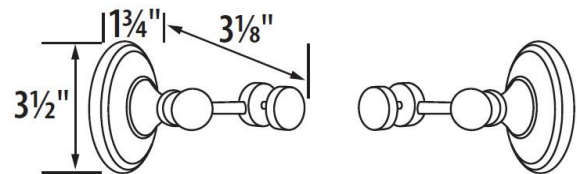

SPECIFICATIONS

**ADJUSTABLE MIRROR BRACKETS
CLASSIC TRADITIONAL**

FEATURES

Traditional styling
Multiple finishes
Concealed installation

WARRANTY

Limited lifetime

FINISHES

Polished Brass/Non-lacquered (PB/NL)
Polished Chrome (PC)
Bronze (BRZ)
Polished Nickel (PN)
Satin Nickel (SN)

MATERIAL

Brass

Item#

A8091

Compatible with Mirror thickness

1/8" - 1/4"

NOTE: Dimensions and specifications are subject to change without notice.

T 818.882.6028 F 818.700.1540 www.alnoinc.com