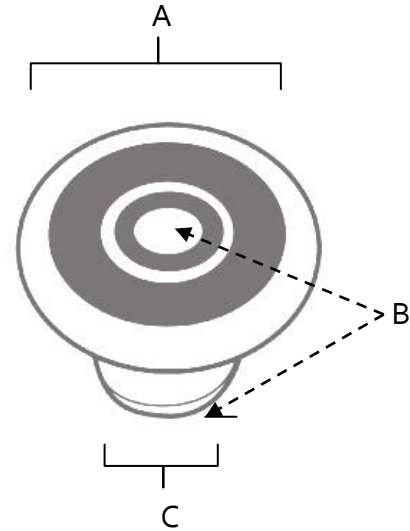

**SPECIFICATIONS**

**TRADITIONAL  
KNOBS**

**FEATURES**

- Traditional styling
- Multiple finishes
- Concealed installation

**WARRANTY**

Limited lifetime

**FINISHES**

- Polished Brass (PB)
- Polished Chrome (PC)
- Antique English (AE)
- Antique English Matte (AEM)
- Antique Pewter (AP)
- Barcelona (BARC)
- Bronze (BRZ)
- Chocolate Bronze (CHBRZ)
- Matte Black (MB)
- Polished Antique (PA)
- Polished Nickel (PN)
- Satin Nickel (SN)

**MATERIAL**

Brass

Item#	A	B	C
<b>A817-1</b>	1"	7/8"	9/16"
<b>A817-14</b>	1 1/4"	1"	5/8"
<b>A817-34</b>	3/4"	3/4"	3/8"
<b>A817-38</b>	1 1/2"	1"	11/16"
<b>A817-45</b>	1 3/4"	1"	3/4"

**KEY:**

- A - Length and Width
- B - Projection
- C - Mount Length and Width