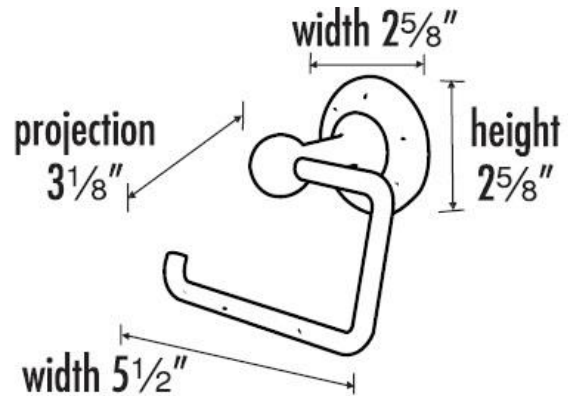

SPECIFICATIONS

SIERRA

SINGLE POST TISSUE HOLDER

FEATURES

Rustic styling
Multiple finishes
Concealed installation

WARRANTY

Limited lifetime

FINISHES