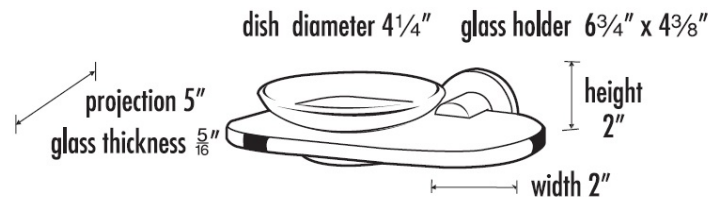

SPECIFICATIONS

CONTEMPORARY I
SOAP HOLDER WITH DISH

FEATURES

Modern styling
Multiple finishes
Concealed installation

WARRANTY

Limited lifetime

FINISHES

Polished Brass/Non-lacquered (PB/NL)
Polished Chrome (PC)
Bronze (BRZ)
Matte Black (MB)
Polished Nickel (PN)
Satin Brass (SB)
Satin Nickel (SN)