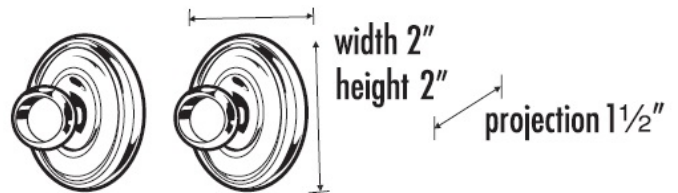

SPECIFICATIONS

CONTEMPORARY I
SHOWER ROD BRACKETS

FEATURES

Modern styling
Multiple finishes
Concealed installation

WARRANTY

Limited lifetime

FINISHES

Polished Brass/Non-lacquered (PB/NL)
Polished Chrome (PC)
Bronze (BRZ)
Matte Black (MB)
Polished Nickel (PN)
Satin Brass (SB)
Satin Nickel (SN)