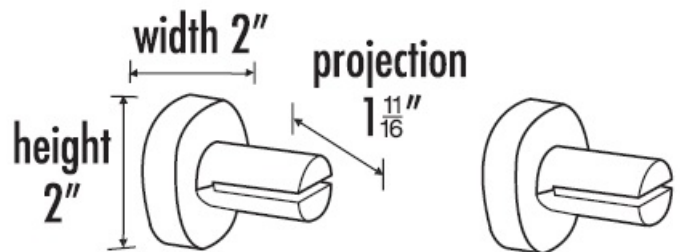

**SPECIFICATIONS**

**CONTEMPORARY I  
SHELF BRACKETS**

**FEATURES**

Modern styling  
Multiple finishes  
Concealed installation

**WARRANTY**

Limited lifetime

**FINISHES**

Polished Brass/Non-lacquered (PB/NL)  
Polished Chrome (PC)  
Bronze (BRZ)  
Matte Black (MB)  
Polished Nickel (PN)  
Satin Brass (SB)  
Satin Nickel (SN)

**MATERIAL**

Brass

**Item#**

**A8350**

NOTE: Dimensions and specifications are subject to change without notice.