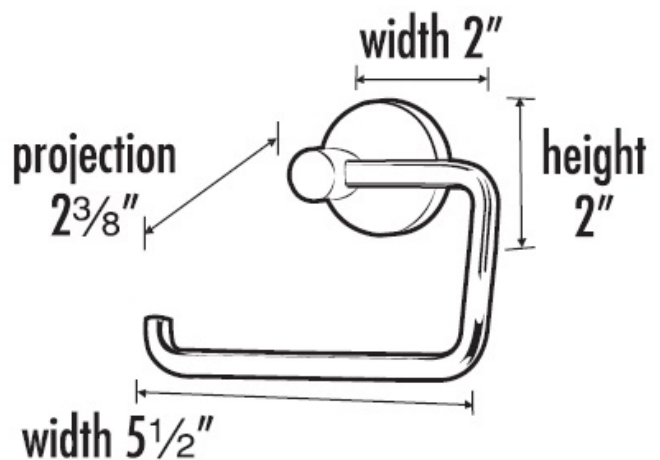

**SPECIFICATIONS**

**CONTEMPORARY I**  
SINGLE POST TISSUE HOLDER

**FEATURES**

Modern styling  
Multiple finishes  
Concealed installation

**WARRANTY**

Limited lifetime

**FINISHES**

Polished Brass/Non-lacquered (PB/NL)  
Polished Chrome (PC)  
Bronze (BRZ)  
Matte Black (MB)  
Polished Nickel (PN)  
Satin Brass (SB)  
Satin Nickel (SN)