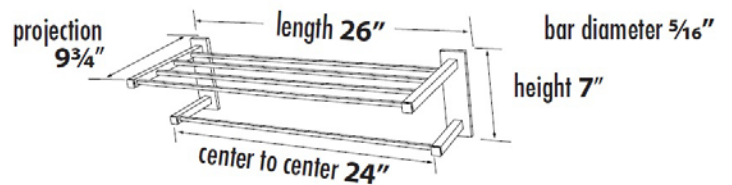

SPECIFICATIONS

**CONTEMPORARY II
TOWEL RACK**

FEATURES

Modern styling
Multiple finishes
Concealed installation

WARRANTY

Limited lifetime

FINISHES

Polished Brass/Non-lacquered (PB/NL)
Polished Chrome (PC)
Bronze (BRZ)
Matte Black (MB)
Polished Nickel (PN)
Satin Brass (SB)
Satin Nickel (SN)