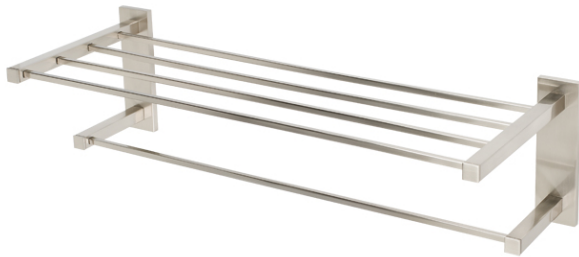

SPECIFICATIONS

**CONTEMPORARY II
TOWEL RACK**

FEATURES

Modern styling
Multiple finishes
Concealed installation

WARRANTY

Limited lifetime

FINISHES

Polished Brass/Non-lacquered (PB/NL)
Polished Chrome (PC)
Bronze (BRZ)
Matte Black (MB)
Polished Nickel (PN)
Satin Brass (SB)
Satin Nickel (SN)

MATERIAL

Brass

Item#

A8426-24

NOTE: Dimensions and specifications are subject to change without notice.