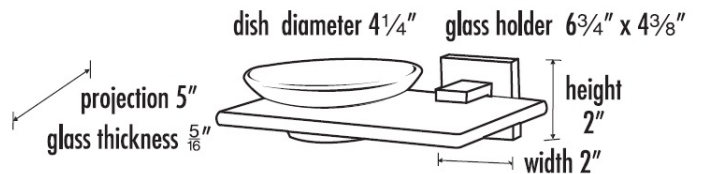

SPECIFICATIONS

CONTEMPORARY II
SOAP HOLDER WITH DISH

FEATURES

Modern styling
Multiple finishes
Concealed installation

WARRANTY

Limited lifetime

FINISHES

Polished Brass/Non-lacquered (PB/NL)
Polished Chrome (PC)
Bronze (BRZ)
Matte Black (MB)
Polished Nickel (PN)
Satin Brass (SB)
Satin Nickel (SN)