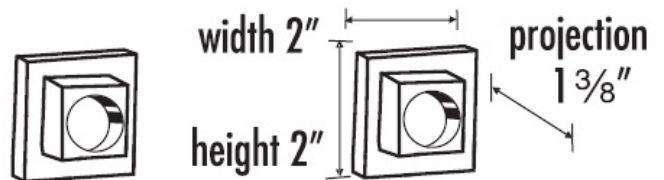

**SPECIFICATIONS**

**CONTEMPORARY II**  
SHOWER ROD BRACKETS

**FEATURES**

Modern styling  
Multiple finishes  
Concealed installation

**WARRANTY**

Limited lifetime

**FINISHES**

Polished Brass/Non-lacquered (PB/NL)  
Polished Chrome (PC)  
Bronze (BRZ)  
Matte Black (MB)  
Polished Nickel (PN)  
Satin Brass (SB)  
Satin Nickel (SN)