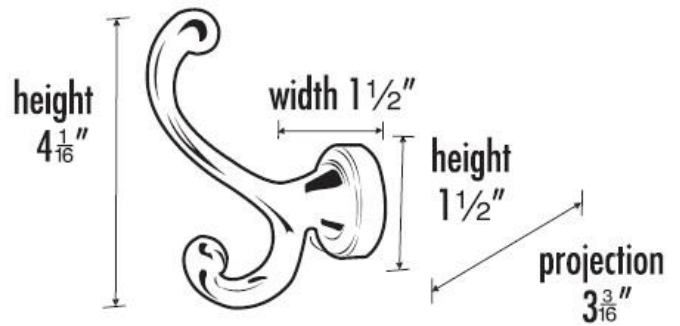

SPECIFICATIONS

INFINITY
ROBE HOOK

FEATURES

Modern styling
Multiple finishes
Concealed installation

WARRANTY

Limited lifetime

FINISHES

Polished Brass/Non-lacquered (PB/NL)
Polished Chrome (PC)
Polished Nickel (PN)
Satin Nickel (SN)

MATERIAL

Brass

Item#

A8799

NOTE: Dimensions and specifications are subject to change without notice.