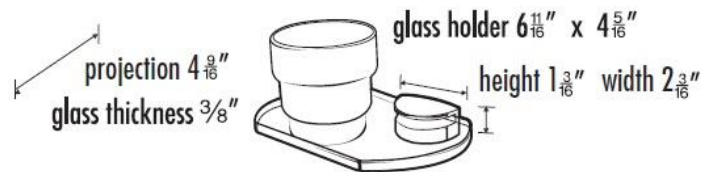

SPECIFICATIONS

EURO

TUMBLER HOLDER WITH TUMBLER

FEATURES

Modern styling
Multiple finishes
Concealed installation

WARRANTY

Limited lifetime

FINISHES