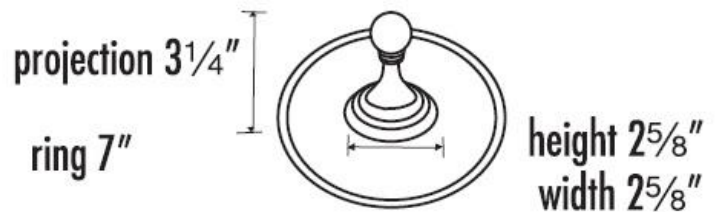

Item#

A9040

NOTE: Dimensions and specifications are subject to change without notice.