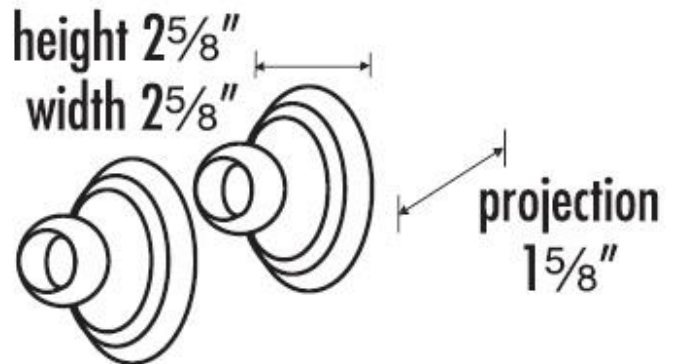

SPECIFICATIONS

EMBASSY
SHOWER ROD BRACKETS

FEATURES

- Traditional styling
- Multiple finishes
- Concealed installation

WARRANTY

Limited lifetime

FINISHES

- Polished Brass (PB)
- Polished Brass/Non-lacquered (PB/NL)
- Polished Chrome (PC)
- Antique English (AE)
- Antique English Matte (AEM)
- Barcelona (BARC)
- Bronze (BRZ)
- Chocolate Bronze (CHBRZ)
- Polished Nickel (PN)
- Satin Nickel (SN)

MATERIAL

Brass

Item#

A9046

NOTE: Dimensions and specifications are subject to change without notice.