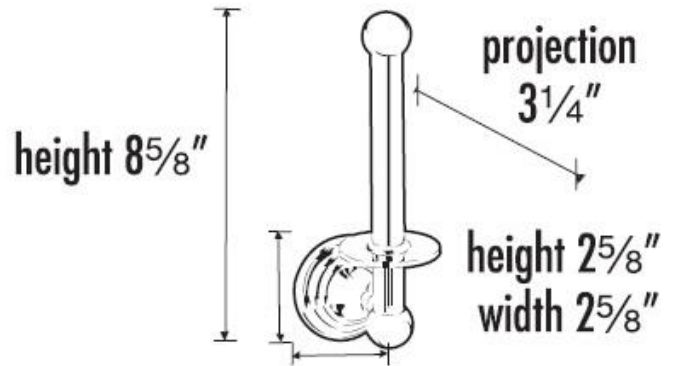

MATERIAL

Brass

Item#

A9067

NOTE: Dimensions and specifications are subject to change without notice.