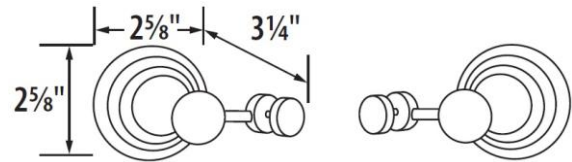

SPECIFICATIONS

**ADJUSTABLE MIRROR BRACKETS
EMBASSY**

FEATURES

- Traditional styling
- Multiple finishes
- Concealed installation

WARRANTY

- Limited lifetime

FINISHES

- Polished Brass/Non-lacquered (PB/NL)
- Polished Chrome (PC)
- Bronze (BRZ)
- Polished Nickel (PN)
- Satin Nickel (SN)

MATERIAL

- Brass

Item#

A9091

Compatible with Mirror thickness

1/8" - 1/4"

NOTE: Dimensions and specifications are subject to change without notice.