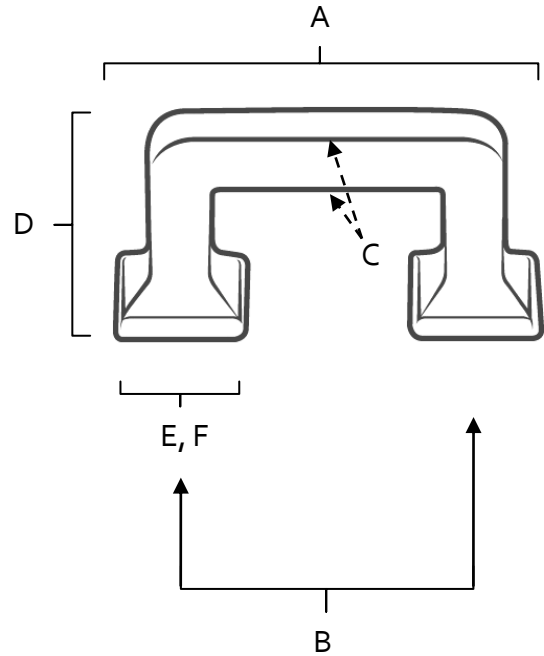

SPECIFICATIONS

**MILLENNIUM
PULL**

FEATURES

- Modern styling
- Multiple finishes
- Concealed installation

WARRANTY

Limited lifetime

FINISHES

- Bronze (BRZ)
- Matte Black (MB)
- Polished Chrome (PC)
- Polished Nickel (PN)
- Satin Brass (SB)
- Satin Nickel (SN)

MATERIAL

Brass

Item#	A	B	C	D	E (L)	F (W)
A950	2 1/8"	1 1/2"	1/4"	1 1/8"	5/8"	5/8"

KEY:

- A - Overall Length
- B - Center to Center
- C - Handle Width
- D - Projection
- E - Mount Length
- F - Mount Width

NOTE: Dimensions and specifications are subject to change without notice.