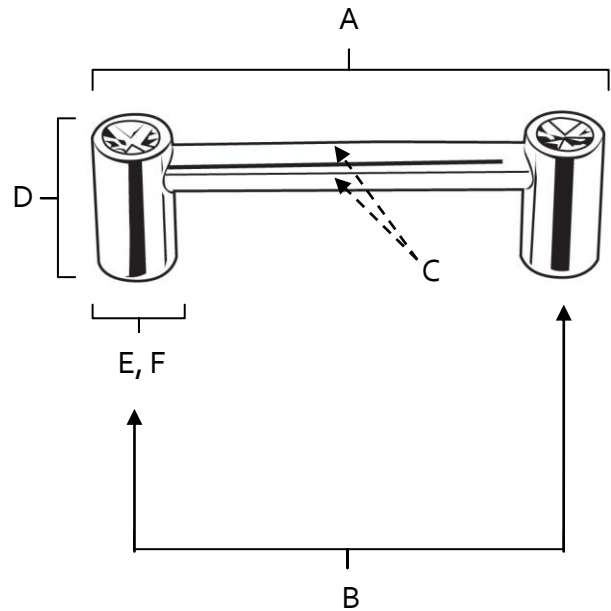

**SPECIFICATIONS**

**CONTEMPORARY  
CRYSTAL  
APPLIANCE PULLS**

**FEATURES**

- Modern styling
- Multiple finishes
- Concealed installation

**WARRANTY**

Limited lifetime

**FINISHES**

- Polished Chrome (PC)
- Polished Nickel (PN)
- Satin Nickel (SN)
- Satin Brass (SB)

**MATERIAL**

Brass

Item#	A	B	C	D	E (L)	F (W)
CD715-8	8 5/8"	8"	3/8"	1 3/8"	5/8"	5/8"
CD715-12	12 5/8"	12"	3/8"	1 5/8"	5/8"	5/8"
CD715-18	18 5/8"	18"	3/8"	1 5/8"	5/8"	5/8"

**KEY:**

- A - Overall Length
- B - Center to Center
- C - Handle Width
- D - Projection
- E - Mount Length
- F - Mount Width