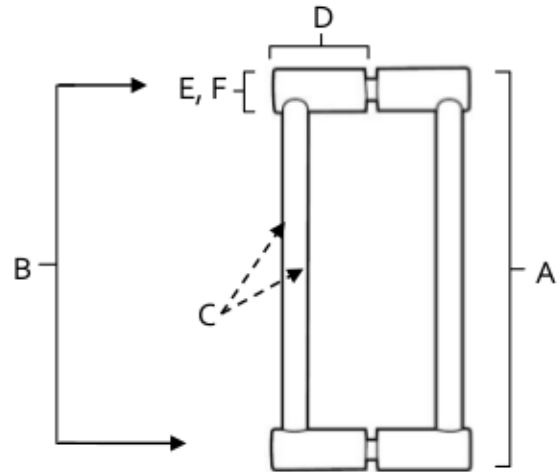

**SPECIFICATIONS**

**CONTEMPORARY I**  
BACK-TO-BACK PULLS

**FEATURES**

- Modern styling
- Multiple finishes
- Concealed installation

**WARRANTY**

Limited lifetime

**FINISHES**

- Bronze (BRZ)
- Matte Black (MB)
- Polished Brass/Non-lacquered (PB/NL)
- Polished Chrome (PC)
- Polished Nickel (PN)
- Satin Brass (SB)
- Satin Nickel (SN)

**MATERIAL**

Brass

Item#	A	B	C	D	E (L)	F (W)
G715-6	6 5/8"	6"	1/2"	1 3/8"	5/8"	5/8"
G715-8	8 5/8"	8"	1/2"	1 3/8"	5/8"	5/8"

**KEY:**

- A - Overall Length
- B - Center to Center
- C - Handle Width
- D - Projection
- E - Mount Length
- F - Mouth Width