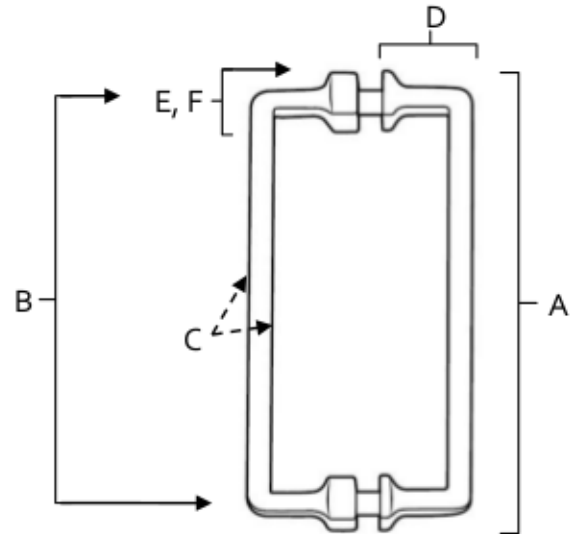

MATERIAL

Brass

Item#	A	B	C	D	E (L)	F (W)
G950-6	6 5/8"	6"	5/16"	1 3/8"	5/8"	5/8"
G950-8	8 7/8"	8"	5/16"	1 3/8"	3/4"	3/4"

KEY:

- A - Overall Length
- B - Center to Center
- C - Handle Width
- D - Projection
- E - Mount Length
- F - Mouth Width