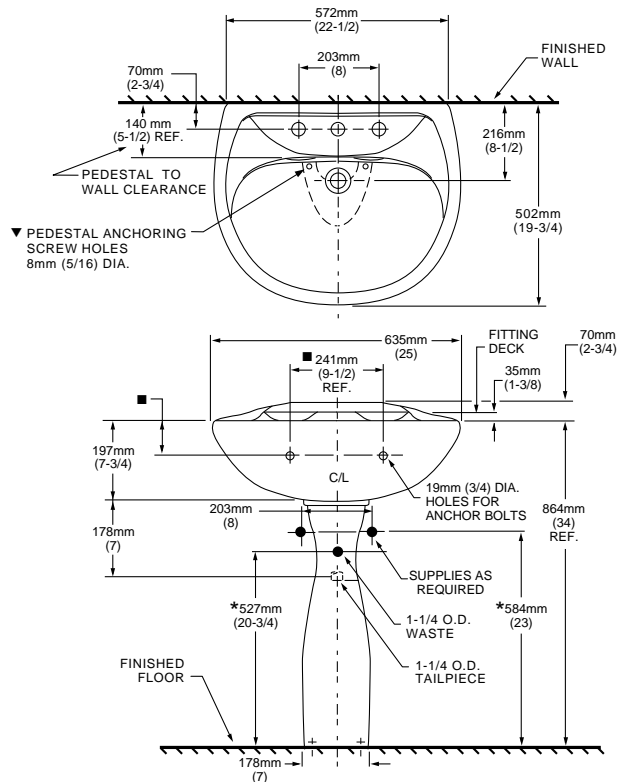

**0156.803** (Illustrated)  
 Faucet holes on 203mm (8") centers

**0156.403**  
 Faucet holes on 102mm (4") centers

**0156.100**  
 Center hole only

Nominal Dimensions:  
 635 x 559 x 864mm  
 (25" x 20" x 34")

**0156.008** Lavatory slab-203mm (8") centers

**0156.004** Lavatory slab-102mm (4") centers

**0156.001** Lavatory slab-center hole only

**733900-400** Pedestal only

Bowl sizes:  
 464mm (18-1/4") wide,  
 324mm (12-3/4") front to back,  
 152mm (6") deep

Fixture Dimensions conform to ANSI Standard  
 A112.19.2

To Be Specified

- Color:
- Faucet\*:
- Faucet Finish:
- Supplies:
- 1-1/4" Trap:
- Nipple:

**NOTES:**  
 \* DIMENSIONS SHOWN FOR LOCATION OF SUPPLIES AND "P" TRAP ARE SUGGESTED.  
 ▼ PEDESTAL ANCHORING SCREWS NOT INCLUDED.  
 INSTALLATION INSTRUCTIONS SUPPLIED WITH LAVATORY.  
 ■ SUITABLE FOR REINFORCEMENT ONLY. ACTUAL DIMENSIONS MUST BE TAKEN FROM FIXTURE.  
 FITTINGS NOT INCLUDED AND MUST BE ORDERED SEPARATELY.  
 PROVIDE SUITABLE REINFORCEMENT FOR ALL WALL SUPPORTS.  
 IMPORTANT: Dimensions of fixtures are nominal and may vary within the range of tolerances established by ANSI Standard A112.19.2.  
 These measurements are subject to change or cancellation. No responsibility is assumed for use of superseded or voided pages.

**SPS 0156**

\* See faucet section for additional models available