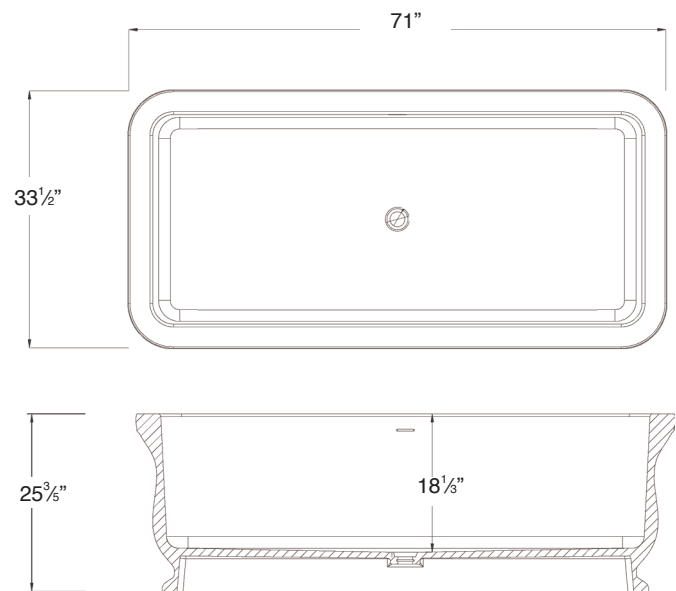

STUDIO

by TRANSOLID

71" x 33½" CIERRA Freestanding Bathtub SCO7133

BATHTUBS

FEATURES

- 71" x 33½" x 25⅜" freestanding bathtub.
- Transolid® resin stone is a composite of modified acrylic and natural stone.
- Center drain location. Spring-loaded chrome finish bottom drain included.
- Built-in overflow.
- 10 Year Limited Residential Warranty
3 Year Commercial Warranty

COLOR

- 01 White

FINISH

- (V) velvet

OPTION

- TD10 Bathtub drain with overflow in decorative finishes: BN, PN, ORB, VB, MB, WH finishes. See back for information.

Specified Model

Model	SCO7133
Dimensions	L71" x W33½" x H25⅜"
Drain Outlet	Center
Water Capacity	93 gallons
Cubic Feet	48.64
Item Weight	573 lbs.
Shipping Weight	680 lbs.
Material	Resin Stone
Installation	freestanding, floor mounted
Required	floor or wall mount faucet not supplied