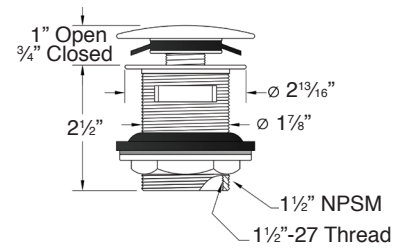

OPTIONAL

Bathtub Drain in decorative finishes

SPECIFICATIONS

TD10 EZ-Click Bathtub Drain with overflow. Drain tube not included.

Finishes: BN Brushed Nickel, PN Polished Nickel, ORB Oil Rubbed Bronze, VB Venetian Bronze, MB Matte Black, WH White