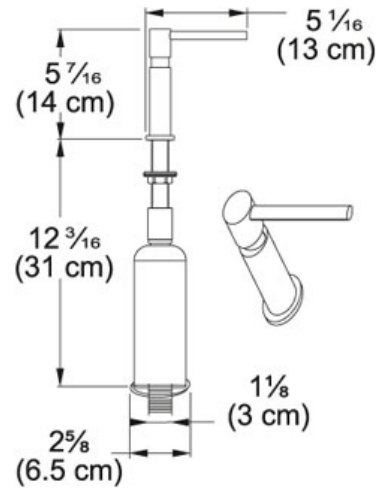

Soap dispenser SD-600 Polished Chrome | 119.0068.283

FAMILY : Kitchen solutions | SERIE : Soap dispenser | MODEL : SD-600 | FINISH : Polished Chrome | INSTALLATION TYPE : Kitchen solutions | STYLE : Contemporary

TECHNICAL DATA

| | |
|--------------------------|----------|
| Countertop hole diameter | 2 5/8" |
| Where to buy | Showroom |
| Where to buy | Showroom |