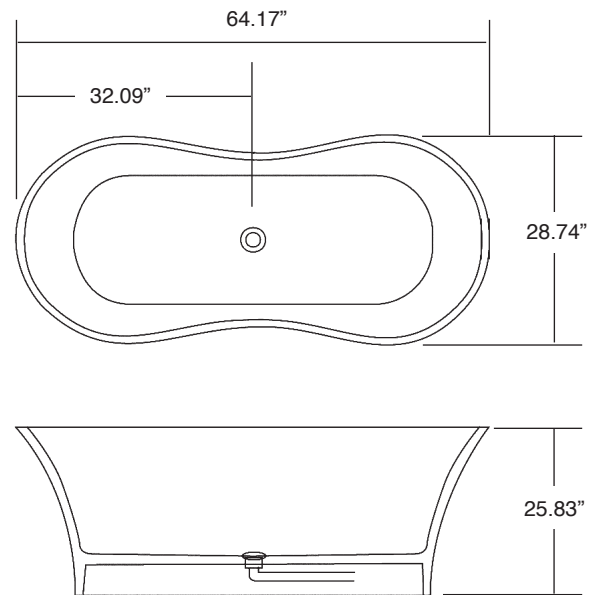

FEATURES

- 64.17" x 28.74" x 25.83" freestanding bathtub.
- Resin stone material.
- Center drain location. Spring-loaded chrome finish bottom drain included.
- Built-in overflow.
- 10 Year Limited Residential Warranty
3 Year Commercial Warranty

COLOR

- 01 White

FINISH

- (V) velvet

Specified Model

Model	SMU6429
Dimensions	L64.17" x W28.74" x H25.83"
Drain Outlet	Center
Water Capacity	59 gallons
Cubic Feet	33.76
Item Weight	324 lbs.
Shipping Weight	434 lbs.
Material	Resin Stone
Installation	freestanding, floor mounted
Required	floor or wall mount faucet not supplied