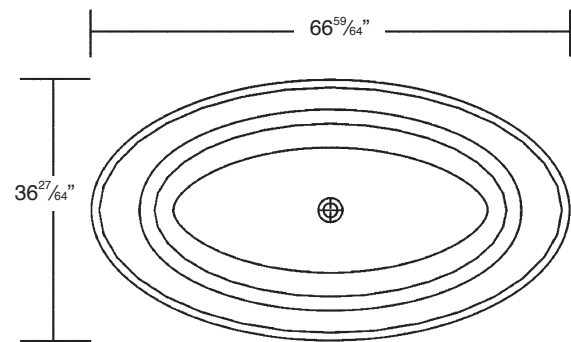

**FEATURES**

- 66.54" x 36.42" x 21.65" freestanding bathtub.
- Resin stone material.
- Center drain location. Spring-loaded chrome finish bottom drain included.
- Built-in overflow.
- 10 Year Limited Residential Warranty  
3 Year Commercial Warranty

**COLOR**

- 01 White

**FINISH**

- (V) velvet

**Specified Model**

Model	<b>SSF6736</b>
Dimensions	L66.54" x W36.42" x H21.65"
Drain Outlet	Center
Water Capacity	74 gallons
Cubic Feet	42.05
Item Weight	418 lbs.
Shipping Weight	528 lbs.
Material	Resin Stone
Installation	freestanding, floor mounted
Required	floor or wall mount faucet not supplied