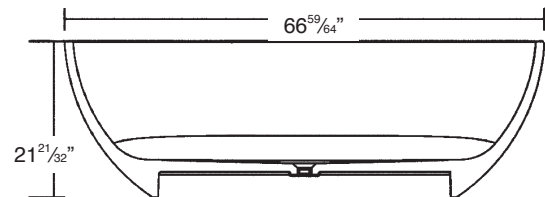

**FEATURES**

- 66.54" x 36.42" x 21.65" freestanding bathtub.
- Resin stone material.
- Center drain location. Spring-loaded chrome finish bottom drain included.
- Built-in overflow.
- 10 Year Limited Residential Warranty  
3 Year Commercial Warranty

**COLOR**

- 01 White

**FINISH**

- (V) velvet

**Specified Model**

Model	<b>SSF6736</b>
Dimensions	L66.54" x W36.42" x H21.65"
Drain Outlet	Center
Water Capacity	74 gallons
Cubic Feet	42.05
Item Weight	418 lbs.
Shipping Weight	528 lbs.
Material	Resin Stone
Installation	freestanding, floor mounted
Required	floor or wall mount faucet not supplied