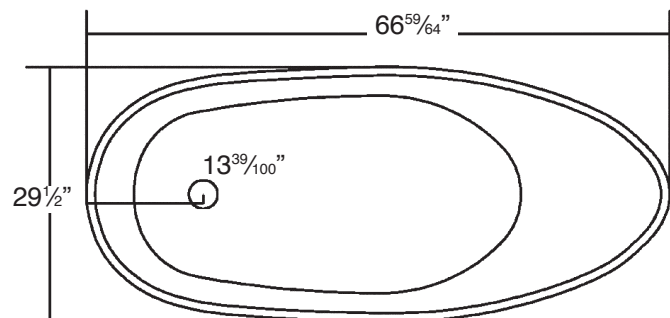

### Specified Model

Model	<b>SVL6729</b>
Dimensions	L66 <sup>59</sup> / <sub>64</sub> " x W29 <sup>1</sup> / <sub>2</sub> " x H34 <sup>1</sup> / <sub>4</sub> "/29 <sup>1</sup> / <sub>2</sub> "
Drain Outlet	End
Water Capacity	82 gallons
Cubic Feet	54.37
Item Weight	428 lbs.
Shipping Weight	538 lbs.
Material	Resin Stone
Installation	freestanding, floor mounted
Required	floor or wall mount faucet not supplied