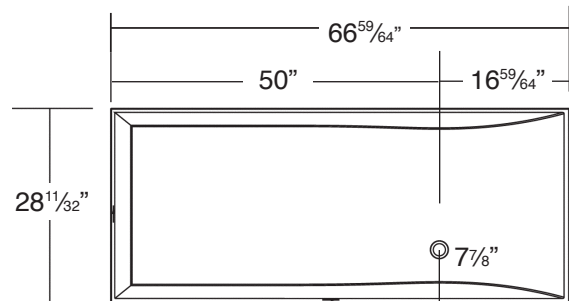

## 67" x 28<sup>11</sup>/<sub>32</sub>" PORTIA Freestanding Bathtub SVP6728

BATHTUBS

### Specified Model

Model	SVP6728
Dimensions	L66 <sup>59</sup> / <sub>64</sub> " x W28 <sup>11</sup> / <sub>32</sub> " x H22 <sup>3</sup> / <sub>64</sub> "
Drain Outlet	End (offset)
Water Capacity	82 gallons
Cubic Feet	33.24
Item Weight	430 lbs.
Shipping Weight	627 lbs.
Material	Resin Stone
Installation	freestanding, floor mounted
Required	floor or wall mount faucet not supplied