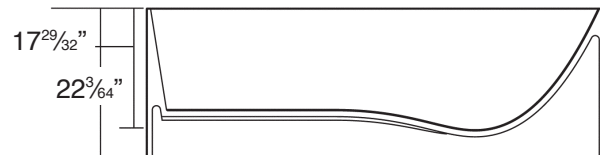

### Specified Model

Model	SVP6728
Dimensions	L66 <sup>59</sup> / <sub>64</sub> " x W28 <sup>11</sup> / <sub>32</sub> " x H22 <sup>3</sup> / <sub>64</sub> "
Drain Outlet	End (offset)
Water Capacity	82 gallons
Cubic Feet	33.24
Item Weight	430 lbs.
Shipping Weight	627 lbs.
Material	Resin Stone
Installation	freestanding, floor mounted
Required	floor or wall mount faucet not supplied