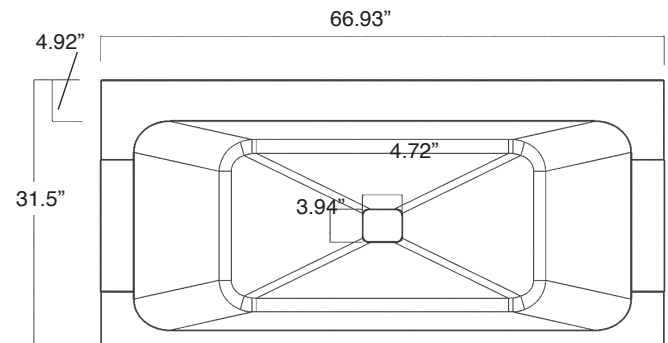

**FEATURES**

- 66.93" x 31.5" x 22.44" freestanding bathtub.
- Resin stone material.
- Center drain location. Spring-loaded bottom drain included. Drain cover Resin stone to match tub.
- Built-in overflow.
- 10 Year Limited Residential Warranty  
3 Year Commercial Warranty

**COLOR**

- 01 White

**FINISH**

- (V) velvet

**Specified Model**

Model	<b>SIZE6731</b>
Dimensions	L66.93" x W31.5" x H22.44"
Drain Outlet	Center
Water Capacity	67 gallons
Cubic Feet	37.92
Item Weight	194 lbs.
Shipping Weight	304 lbs.
Material	Resin Stone
Installation	freestanding, floor mounted
Required	floor or wall mount faucet not supplied