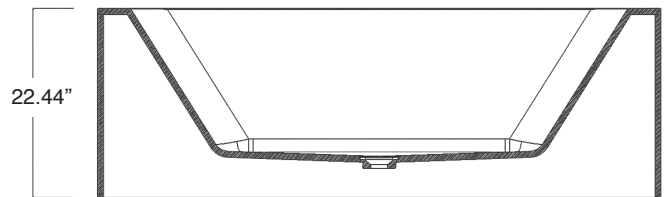

**FEATURES**

- 66.93" x 31.5" x 22.44" freestanding bathtub.
- Resin stone material.
- Center drain location. Spring-loaded bottom drain included. Drain cover Resin stone to match tub.
- Built-in overflow.
- 10 Year Limited Residential Warranty  
3 Year Commercial Warranty

**COLOR**

- 01 White

**FINISH**

- (V) velvet

**Specified Model**

Model	<b>SIZE6731</b>
Dimensions	L66.93" x W31.5" x H22.44"
Drain Outlet	Center
Water Capacity	67 gallons
Cubic Feet	37.92
Item Weight	194 lbs.
Shipping Weight	304 lbs.
Material	Resin Stone
Installation	freestanding, floor mounted
Required	floor or wall mount faucet not supplied