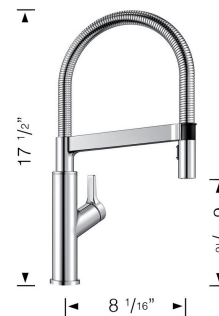

SOLENTA Senso PVD

Faucet Specifications

Colour	SKU
Stainless Finish	401993

Product Features

- Innovative electronic sensor technology with start-stop interface
- Insulated pull-down handspray with dual spray patterns
- Magnetized handspray holder for ease of use
- 360° swivel provides extended range
- Ceramic disc cartridge
- 1.5 GPM flow rate
- 6V battery pack included