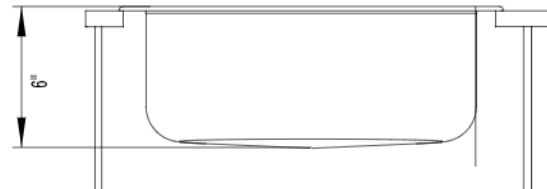

### PRODUCT SPECIFICATION

Drop-in sink to be bar sink design, 15" in diameter. Sink to be made from 18 gauge, 304 series stainless steel, with 18/10 chrome/nickel content. Sink to be Blanco (choose one)

- Model 500-313-BR
- Model 500-313-SF
- Model 500-313-PS

with bowl depth of 6".

- P.V.D. Brass 500-313-BR
- Stainless Steel • Satin Finish 500-313-SF
- Stainless Steel • Polished Finish 500-313-PS

MODEL 500-313

### NOMINAL DIMENSIONS

MODEL	OVERALL	CUTOUT SIZE	BOWL DEPTH	DRAIN DIAMETER
500-313	15 diameter circle	13-1/2 diameter circle	6	3-1/2