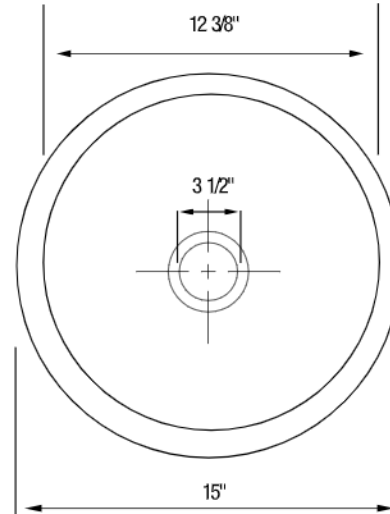

### PRODUCT SPECIFICATION

Drop-in sink to be bar sink design, 15" in diameter. Sink to be made from 18 gauge, 304 series stainless steel, with 18/10 chrome/nickel content. Sink to be Blanco (choose one)

- Model 500-313-BR
- Model 500-313-SF
- Model 500-313-PS

with bowl depth of 6".

- P.V.D. Brass 500-313-BR
- Stainless Steel • Satin Finish 500-313-SF
- Stainless Steel • Polished Finish 500-313-PS

MODEL 500-313

### NOMINAL DIMENSIONS

MODEL	OVERALL	CUTOUT SIZE	BOWL DEPTH	DRAIN DIAMETER
500-313	15 diameter circle	13-1/2 diameter circle	6	3-1/2