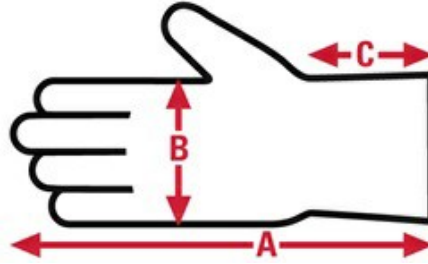

**MCR
SAFETY**

7102

Jersey

Specification Sheet

PRODUCT DESCRIPTION:

Brown jersey gloves have been used for generations as a light weight, comfortable option for light duty. Brown jersey gloves are available in many weights, patterns, and even some with dots for grip. The 7102 is a clute pattern glove. The cotton/polyester blend is excellent for laundering. Ladies sizing.

FEATURES:

- Breathable
- Absorbent
- Clute pattern

APPLICATIONS:

Carpentry, Construction, Farming, Janitorial , Landscaping, Material Handling, Transportation

TECHNICAL DATA FOR: 7102

Material Group	Cotton	Weight	8 oz
Product Type	Jersey		
Glove Size	Small		
Material	Jersey		
Pattern	Clute		
Thumb Style	Straight		
Made In	China		

MCR
SAFETY

7102

Jersey
Specification Sheet

Item No:	Size:	A:	B:	C:	Case Weight	UOM Weight
7102	Small	8.75	4	2.50	31.100 lb.	1.244