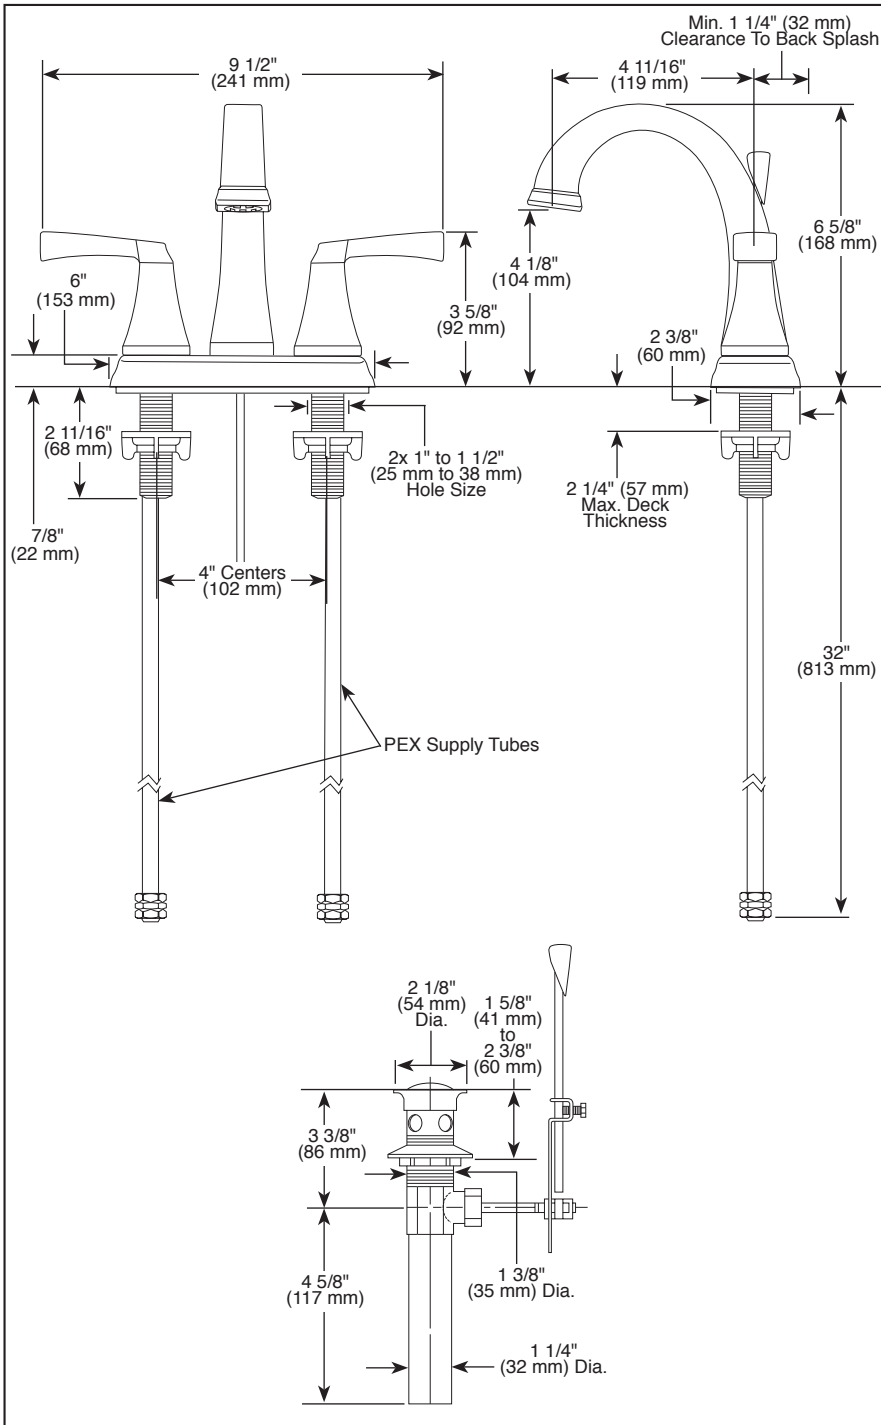

Submitted Model No.: _____
 Specific Features: _____

▲ Designate Proper Finish Suffix

Delta reserves the right (1) to make changes in specifications and materials, and (2) to change or discontinue models, both without notice or obligation. Dimensions are for reference only. See current full-line price book or www.deltafaucet.com for finish options and product availability.

DSP-L-2551-MPU-DST Rev. E

see what Delta can do™

BATHROOM FAUCET

- Dryden™ Bath Collection
- Two Handle Deck Mount

FEATURES:

- Touch₂O_{xt}® Technology
- DIAMOND Seal® Technology

STANDARD SPECIFICATIONS:

- Max flow rate 1.2 gpm @ 60 psi, 4.5 L/min @ 414 kPa
- Three hole mount
- 1/4 turn handle stops
- Diamond coated ceramic cartridge
- Hot and cold stems are interchangeable.
- 3/8" O.D. straight PEX supply tubes
- Models have metal drain with pop-up type fitting with plated flange and stopper